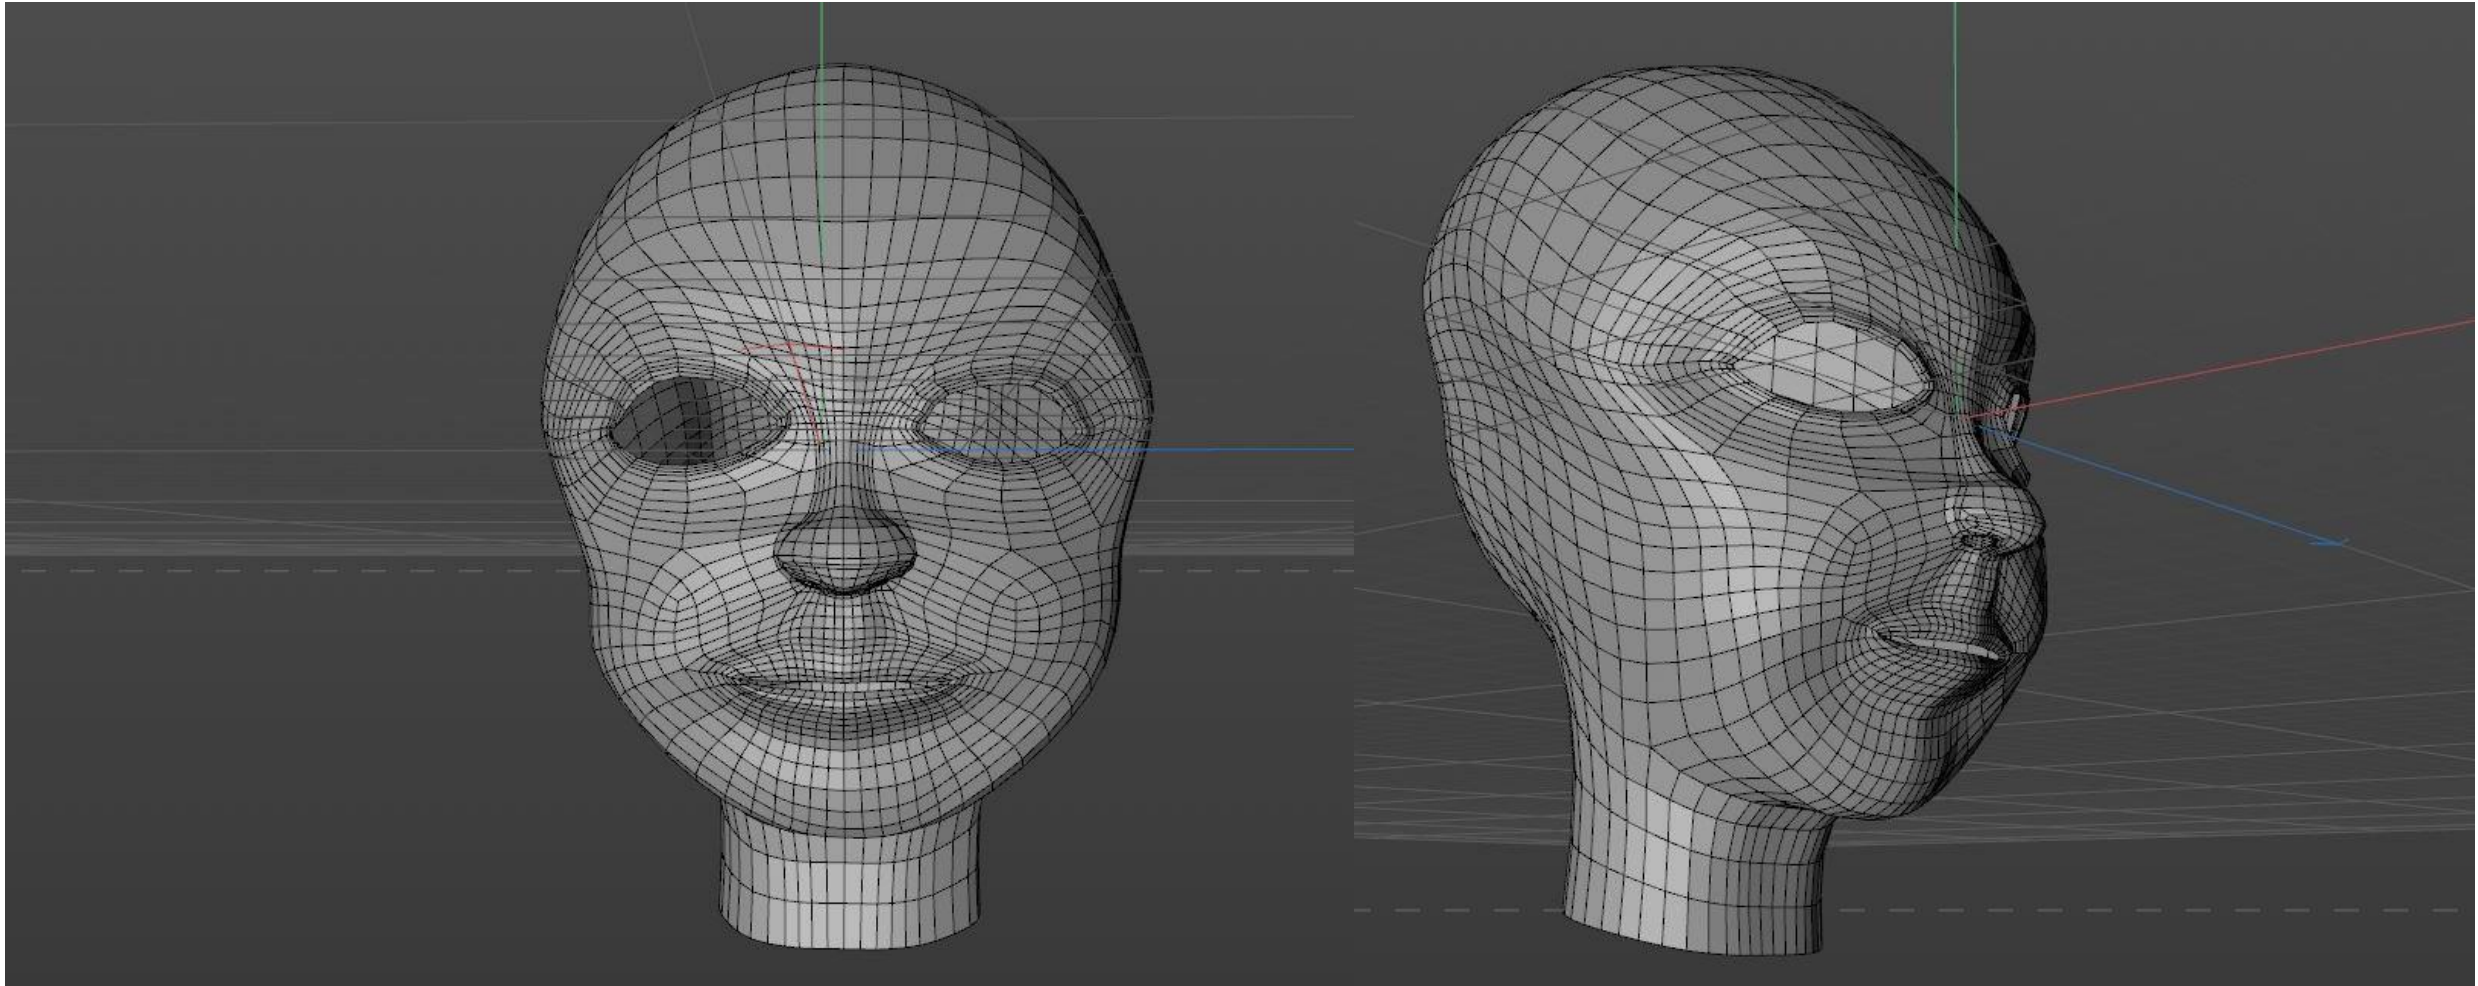

PROJECT -II

STYLIZED FACE MODELING AND RIGGING

ANIRUDH SRINIVASAN

EXPERIMENTAL WORKSHOP-VCDE.617.06

PROFESSOR MARLA SCHWEPPE

MOOD BOARDS

Reference images from the net

APPROACH - MANGA STYLE

Reference images from the net

PHOTO REFERENCE

ROUGH SKETCHES

PROFILES

Revised

*Princess
Prithi*

Mood-board Image sources

<https://80.lv/articles/stylized-character-from-2d-to-3d/>