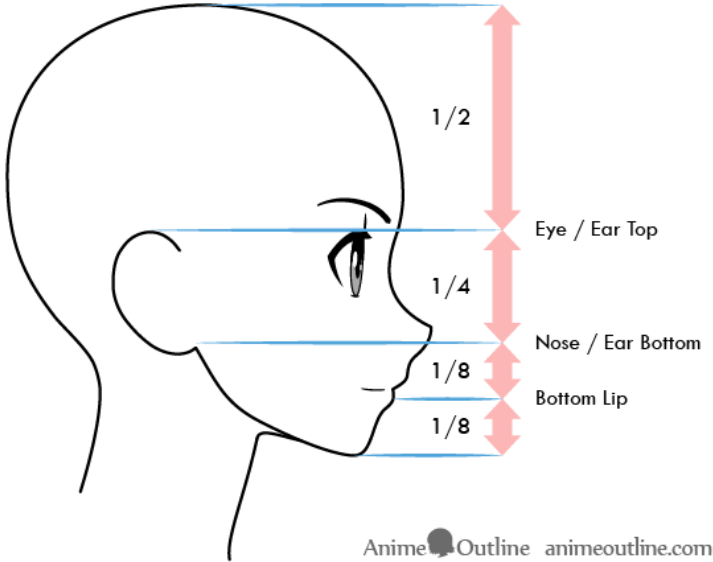

PROJECT -II

STYLIZED FACE MODELING AND RIGGING

ANIRUDH SRINIVASAN

EXPERIMENTAL WORKSHOP-VCDE.617.06

PROFESSOR MARLA SCHWEPPE

MOOD BOARDS

Reference images from the net

APPROACH - MANGA STYLE

Reference images from the net

PHOTO REFERENCE

ROUGH SKETCHES

PROFILES

Revised

*Princess
Prithi*

Mood-board Image sources

<https://80.lv/articles/stylized-character-from-2d-to-3d/>