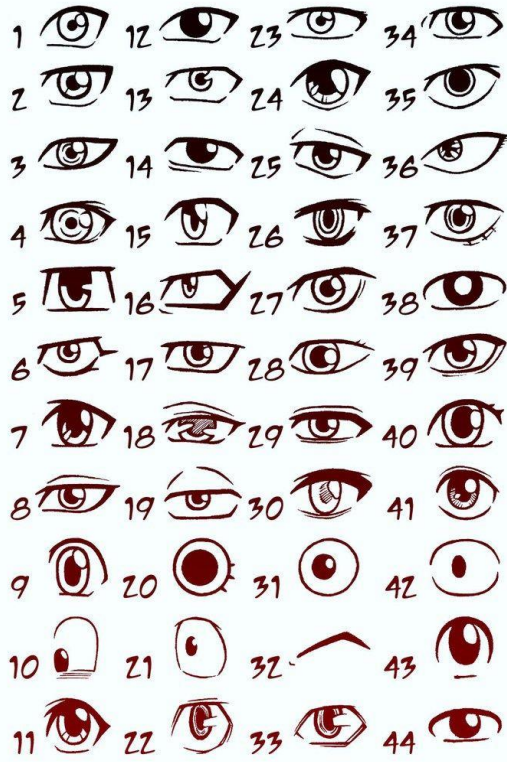

PROJECT -II

STYLIZED FACE MODELING AND RIGGING

ANIRUDH SRINIVASAN

EXPERIMENTAL WORKSHOP-VCDE.617.06

PROFESSOR MARLA SCHWEPPE

MOOD BOARDS

Reference images from the net

APPROACH - MANGA STYLE

Reference images from the net

PHOTO REFERENCE

ROUGH SKETCHES

PROFILES

Revised

*Princess
Prithi*

Mood-board Image sources

<https://80.lv/articles/stylized-character-from-2d-to-3d/>